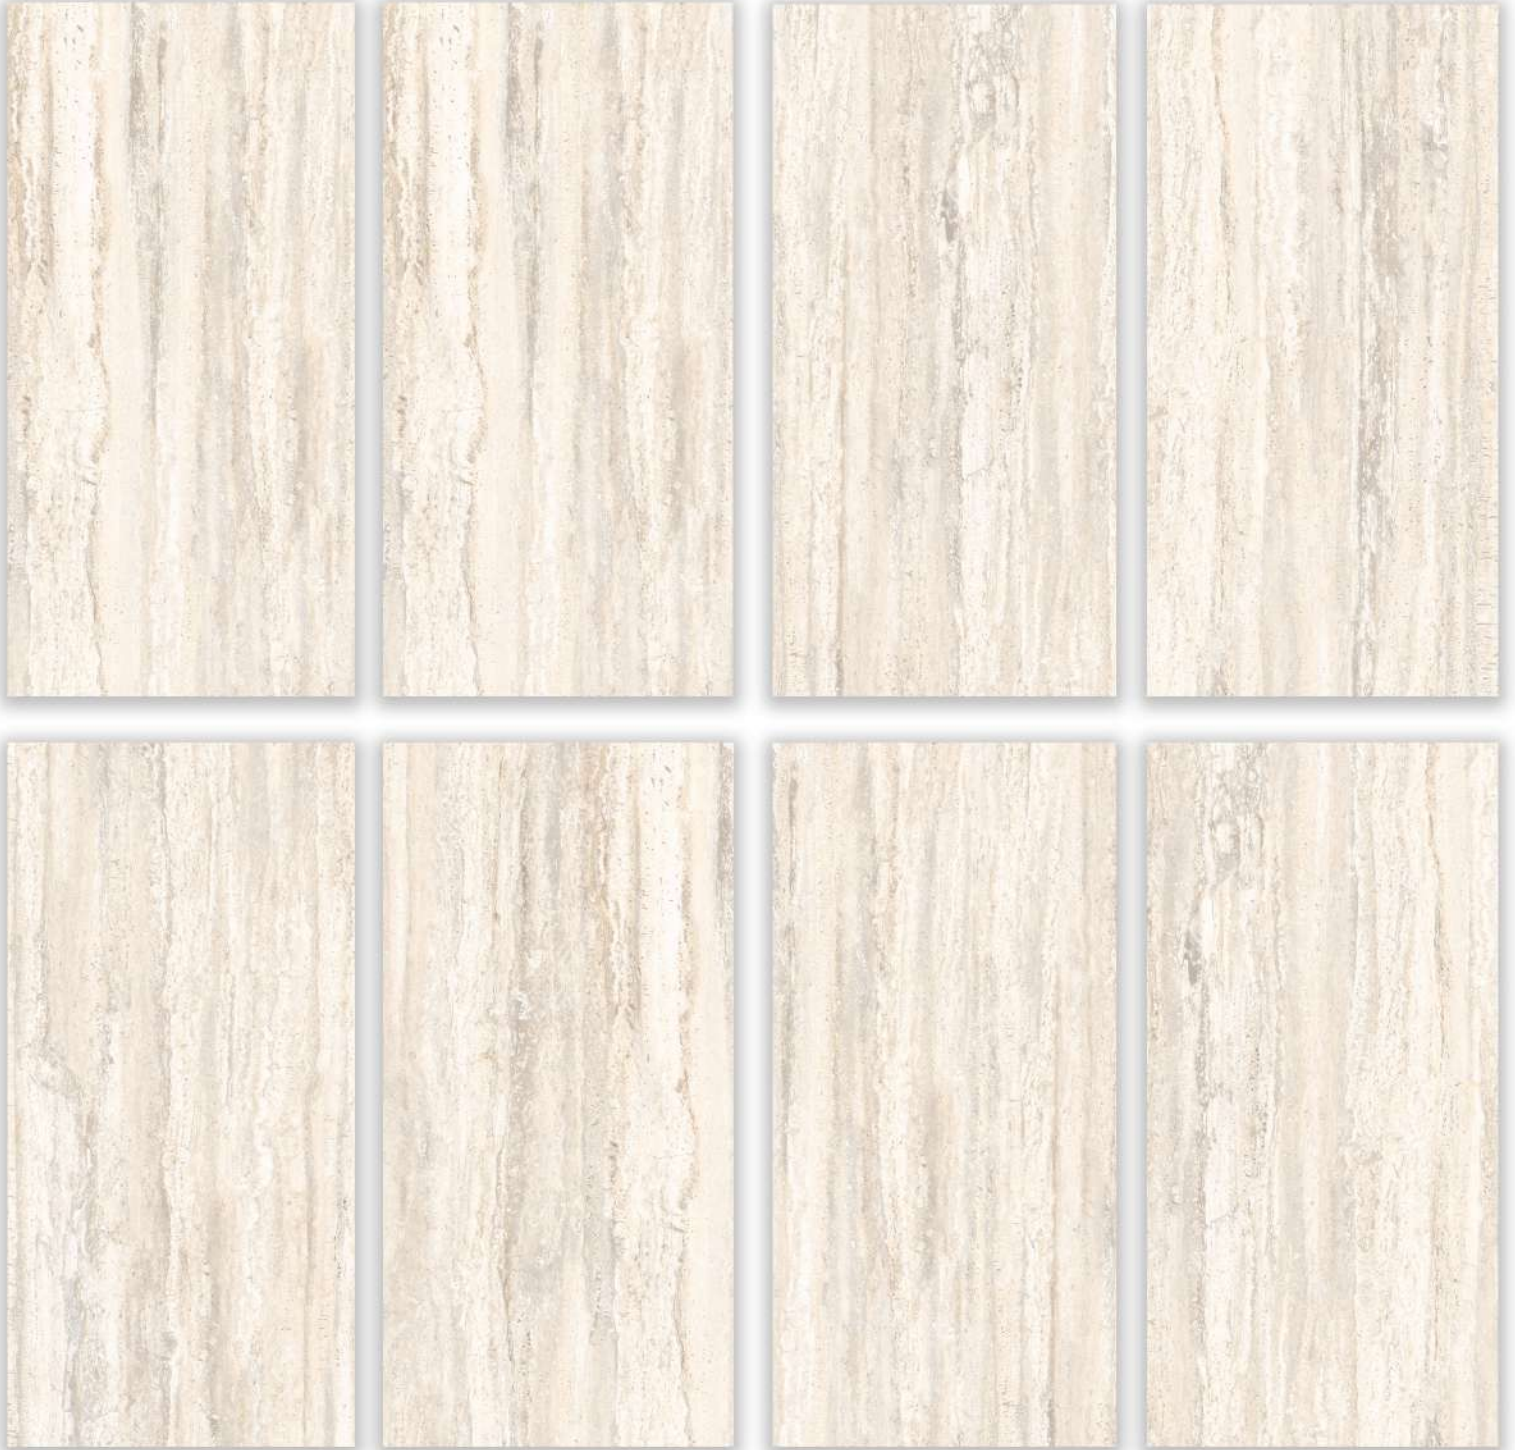

YENİ
NEW

TRAVERTEN

Sırlı Porselen Karo / Glazed Porcelain Tile

60x120 cm / 24"x48"

256202 TRAVERTEN BONE/KEMİK (FL) (3)

256203 TRAVERTEN MATT BONE / MAT KEMİK (m)

Ürün/Product	Ebat Size(cm)	Adet Pcs.	Kutu/Box		Palet/Pallet			Kalınlık Thickness
			m²	kg	Kutu Box	m²	kg	
Sırlı Porselen/Glazed Porcelain	60x120	2	1,44	32	32	46,08	980	9,00mm